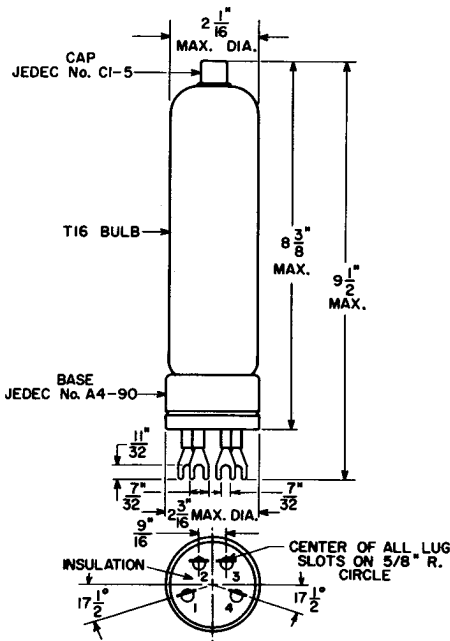

635L/7020

Half-Wave Gas and Mercury-Vapor Rectifier

The 635L/7020 is the same as the 635/7019 except for the following items:

Mechanical:

Maximum Seated Length 8-3/8"
Base Special Metal Shell (JEDEC No. A4-90)

92CS-11668